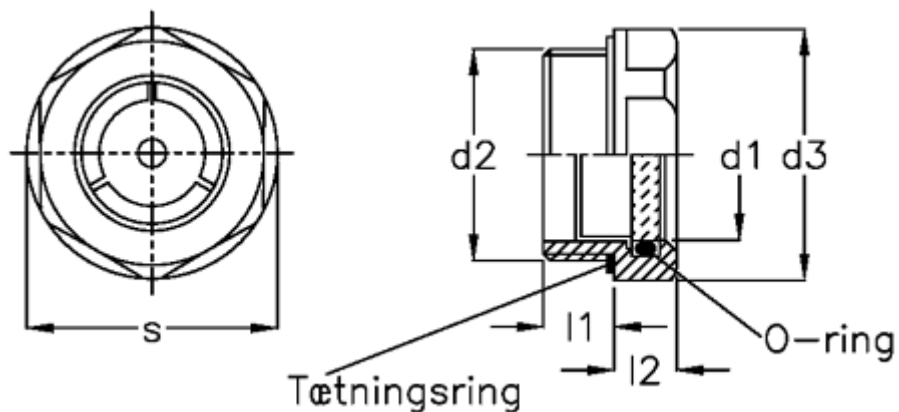

Data Sheet

Article number: 2074314G12AS

Description: E+G Oil level sight glass GN 743-14-G1/2-AS

Measures

d1	= 14
d2	= G1/2
d3	= 26
l1	= 8.8
l2	= 7.5
Max pressure	= -
Max vacuum mbar	= -
s	= 23